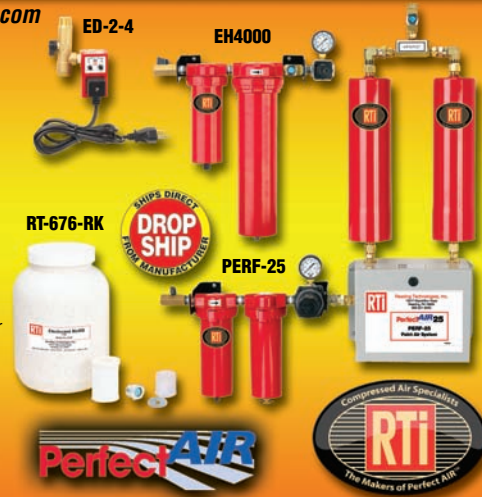

Help Meet EPA Standards!

ED-2-4 - Electronic Drain

www.rti-pbe.com

- Electronic timer drain, with indicator lights
- Automatically drains water from Tank

\$132.00

Mfg. Sugg. \$139.00

EH4000 - Eliminator® II

- 25 scfm flow capacity • 1 micron final dust filter
- Easy spin on/spin off elements • 3/8" regulator & gauge
- -40°F dew point air to gun

\$569.00

Mfg. Sugg. \$599.00

PERF-25 - Paint Air System (Drop Ship Item)

- 25 scfm flow capacity • Designed for use with single gun
- Consistent -40°F dew point air to gun • True moisture indicator

\$1,979.00

Mfg. Sugg. \$2,199.00

RT-676-RK - Rebuild Kit (#504Z77-90 not included)

- 5 lbs. dust resistant activated alumina desiccant
- 1 separator filter and 1 coalescing filter
- 1 replacement sight glass with moisture indicator paper

\$120.00

Mfg. Sugg. \$126.00

Check out our article on the right!